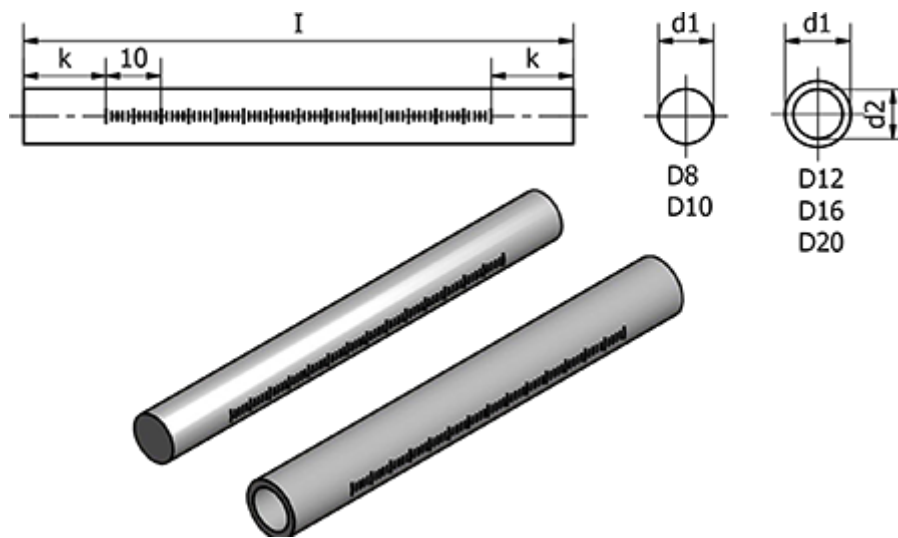

Article number: 204801D12250NILS

Description: E+G Retaining tube with scales - GN 480.1-D12-250-NI-LS

Measures

d1	= 12
d2	= 9
l	= 250
k	= 15
Weight (g)	= 112